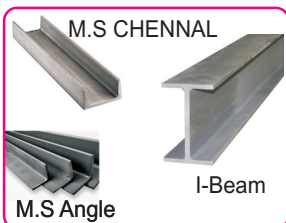

Metal Louver

Hat Purlin

Tile Sheets

Roofing Accessories

M.S CHENNAL

I-Beam

M.S Angle

M.S Sq Tube

M.S Round Pipe

Z-Purlins

C-Purlins

MS Chequered

MS Sheet

Anchor Bolt

Bolt, Nut & Washer

Butyl Tape