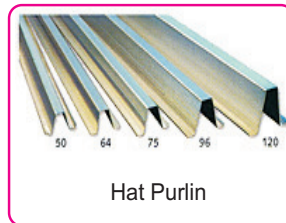

Roofing Accessories

Hat Purlin