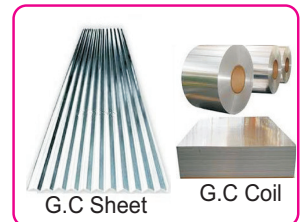

M.S Round Pipe

Z-Purlins

C-Purlins

MS Chequered

MS Sheet

Anchor Bolt

Bolt, Nut & Washer

Butyl Tape

Sealant

Selftapping Screws

Storm Washer

G.C Sheet

G.C Coil

Multiwall sheet

PVC Sheet

Polycarbonate Embossed Plain & Profile Sheet